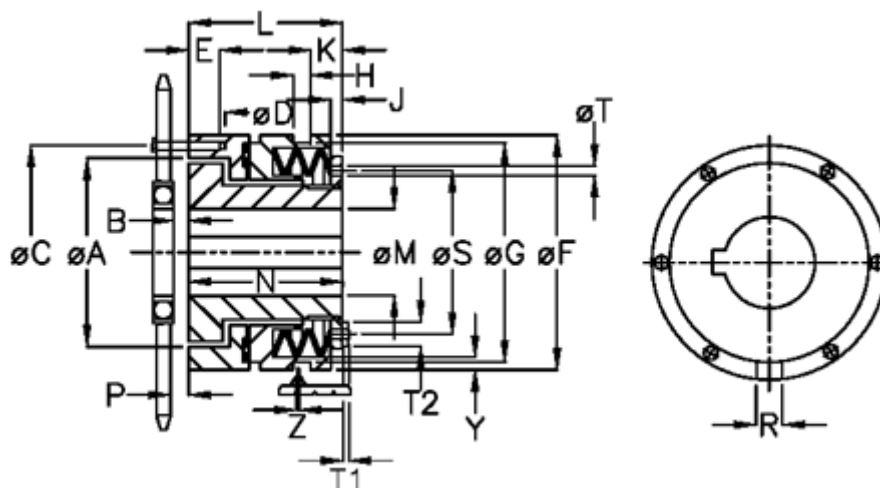

Article number: 46924511

Description: Torque limiter Safelifting A 45 S

## Measures

A	= 91.0	G	= 112.0	P	= 4.0
B	= 5.0	H	= 10	R	= 10
C	= 105	J	= 9.0	S	= 82
D	= 6xM8	K	= 20.0	T	= 6
Disc spring mounting	= 6x1S	L	= 78.0	T1	= 4.0
Disc spring version	= S - light	M max	= 45	T2	= 10
E	= 12.0	M min	= 18	Y	= 2
F	= 120	N	= 72.0	Z	= 0.0